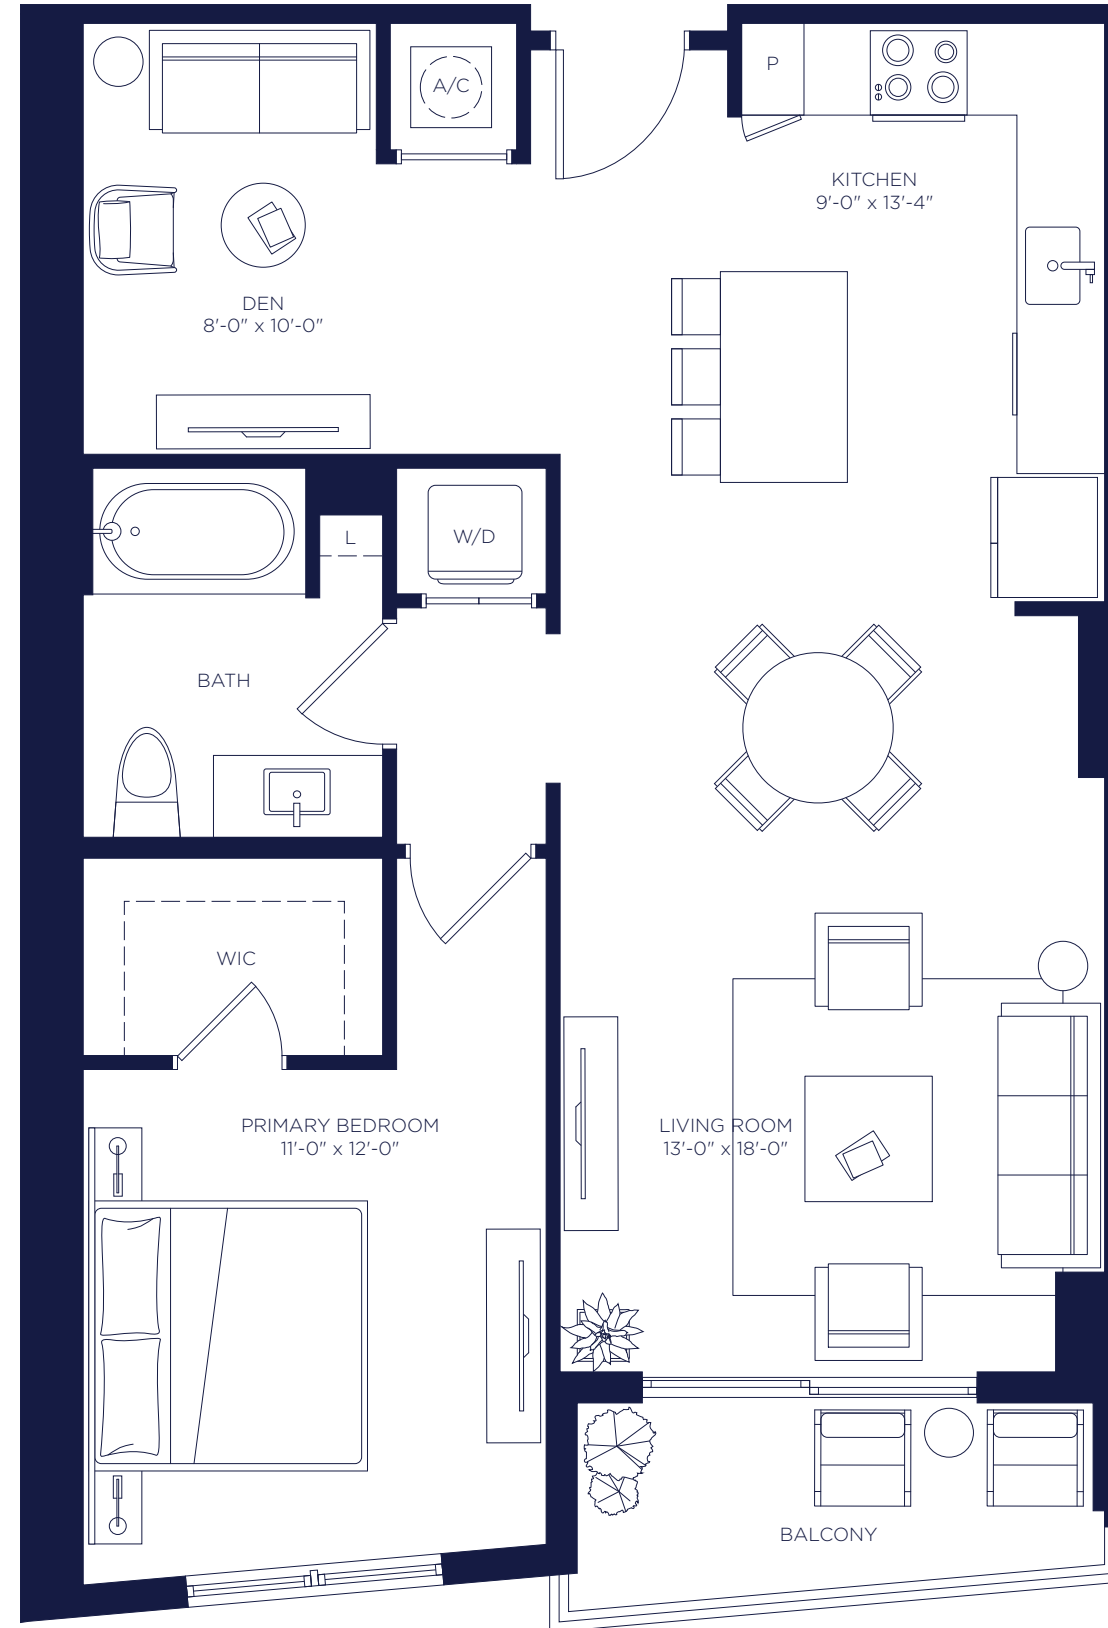

RESIDENCE A2

SPECIFICATIONS

Bedrooms	1 + Den
Bathrooms	1
Interior Area	870 SQ FT
Balcony	60 SQ FT

NEW RIVER