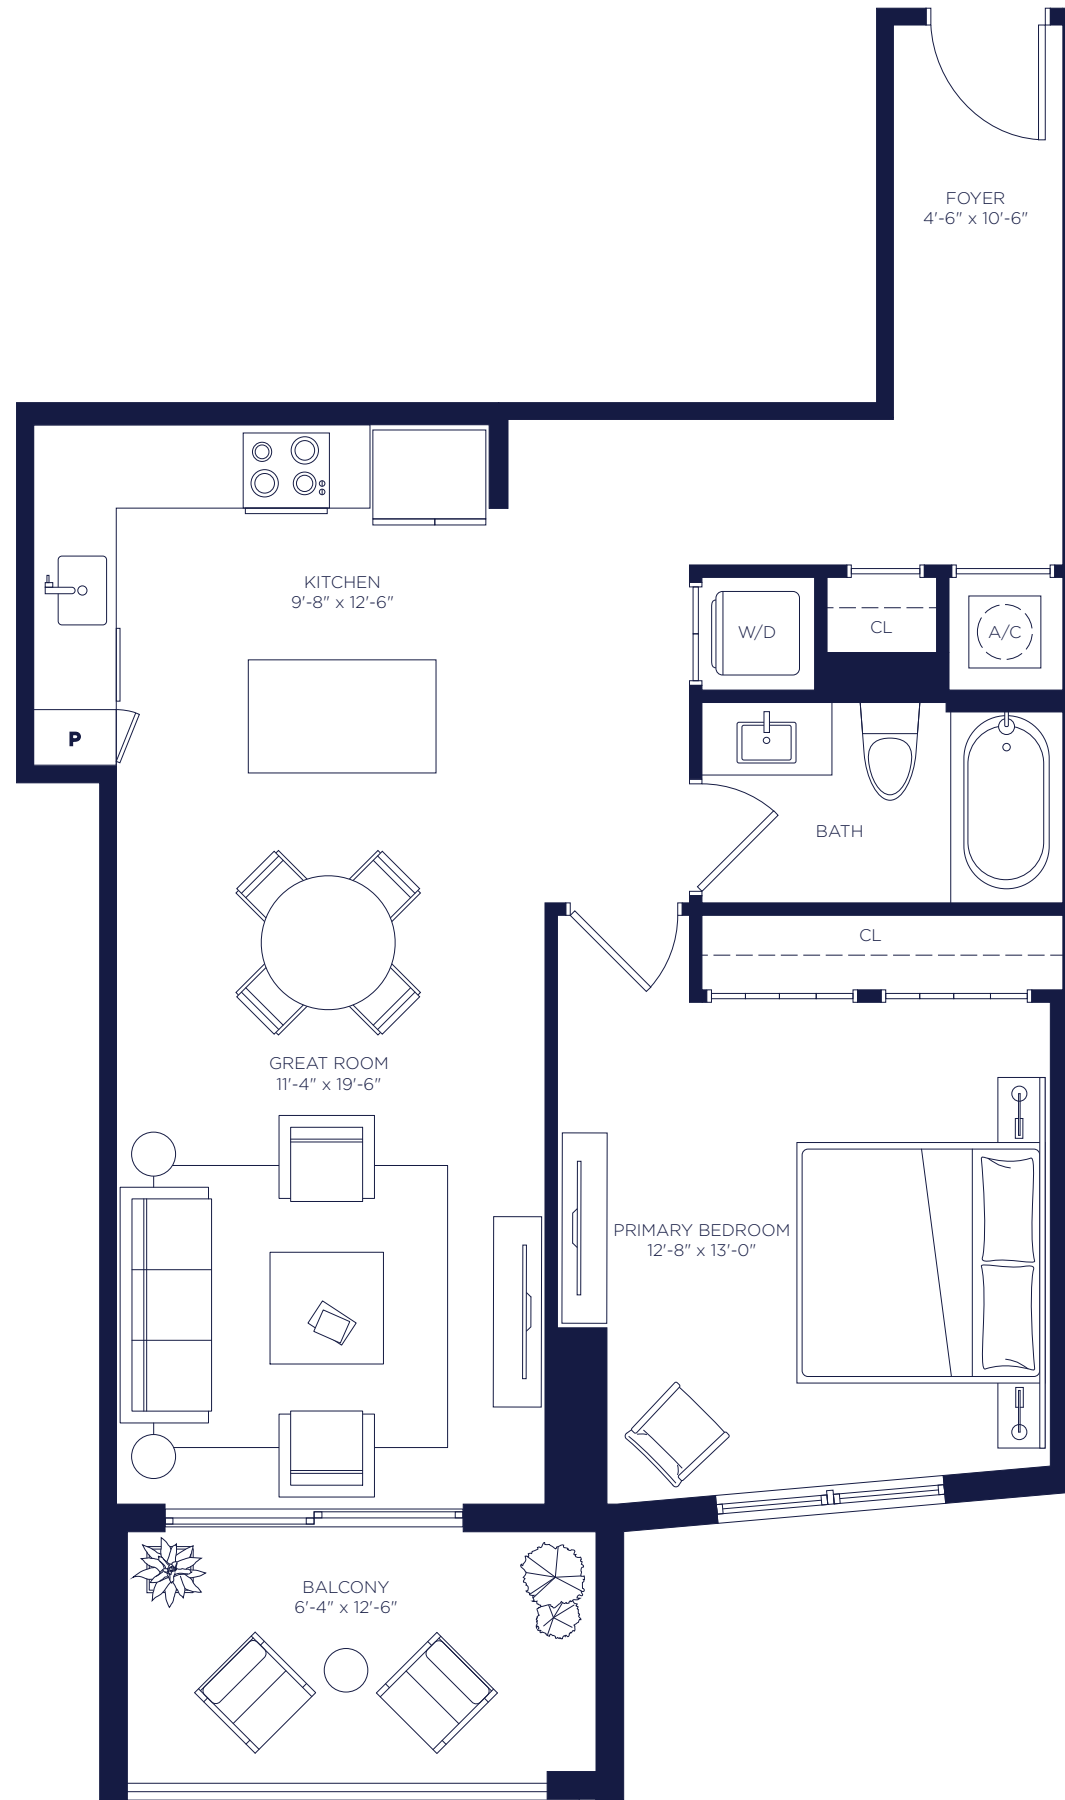

# RESIDENCE A3

## SPECIFICATIONS

Bedrooms	1
Bathrooms	1
Interior Area	831 SQ FT
Balcony	95 SQ FT

NEW RIVER