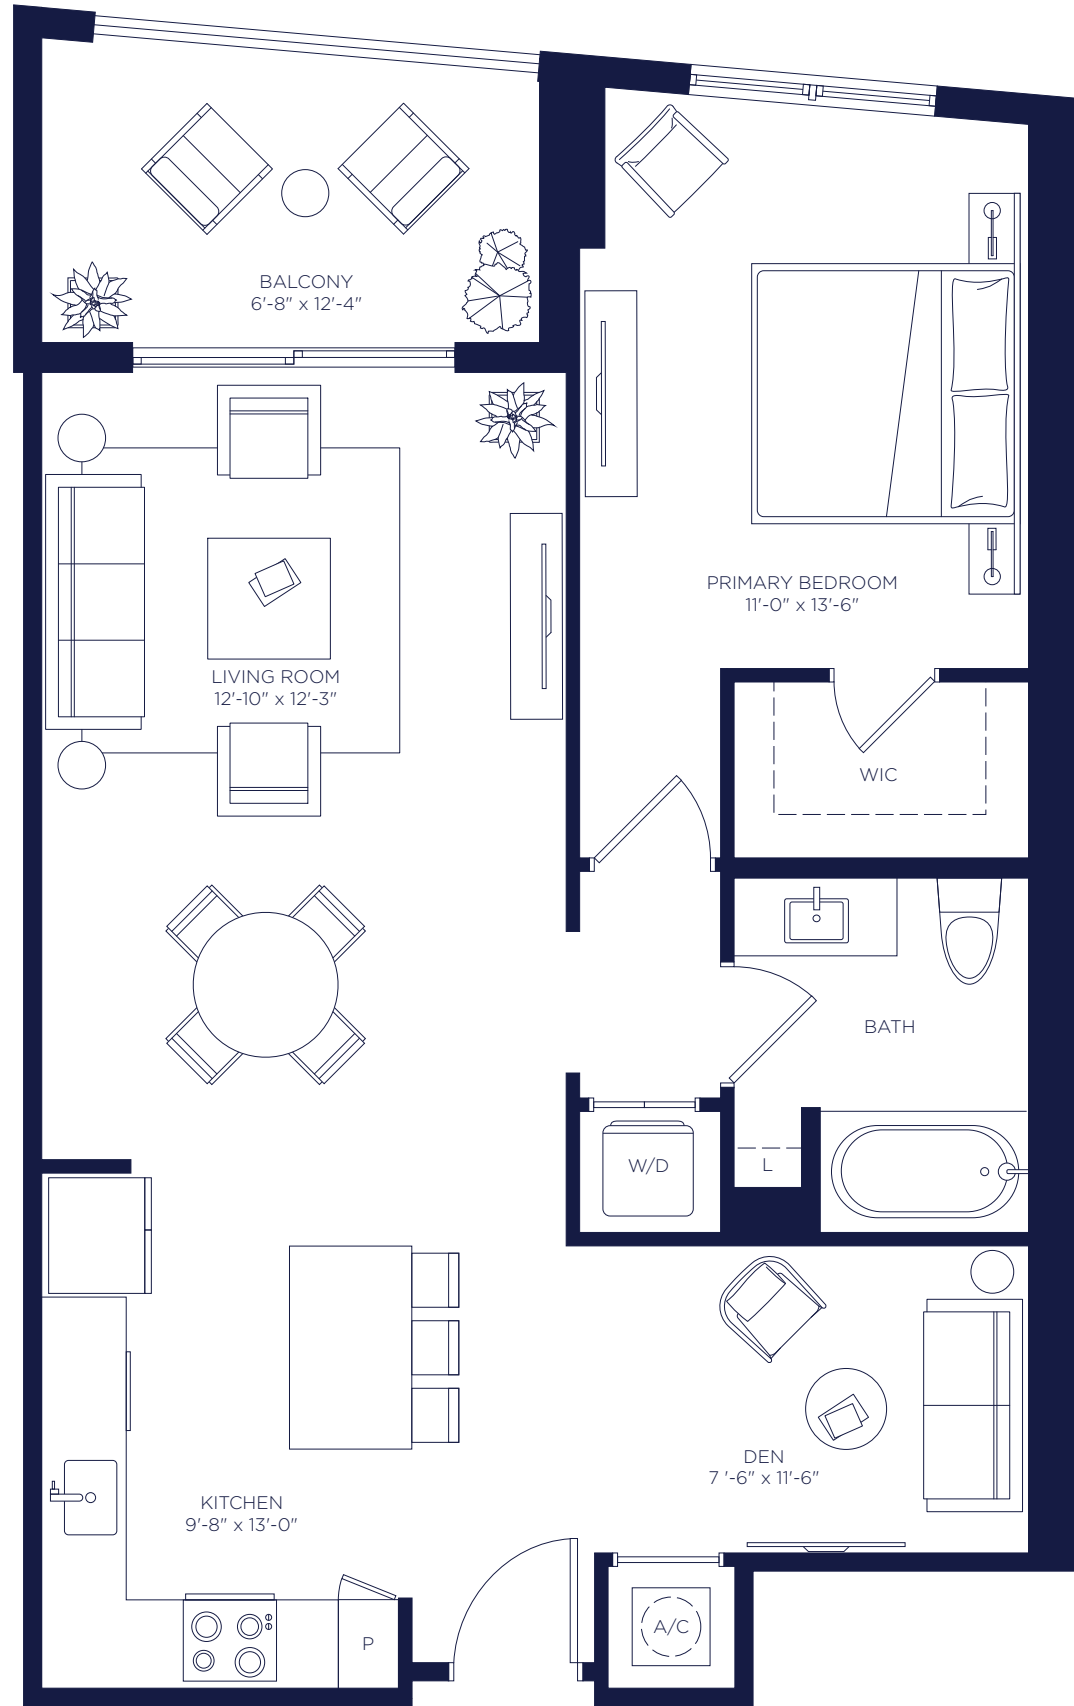

# RESIDENCE A4

## SPECIFICATIONS

Bedrooms	1 + Den
Bathrooms	1
Interior Area	868 SQ FT
Balcony	95 SQ FT

NEW RIVER