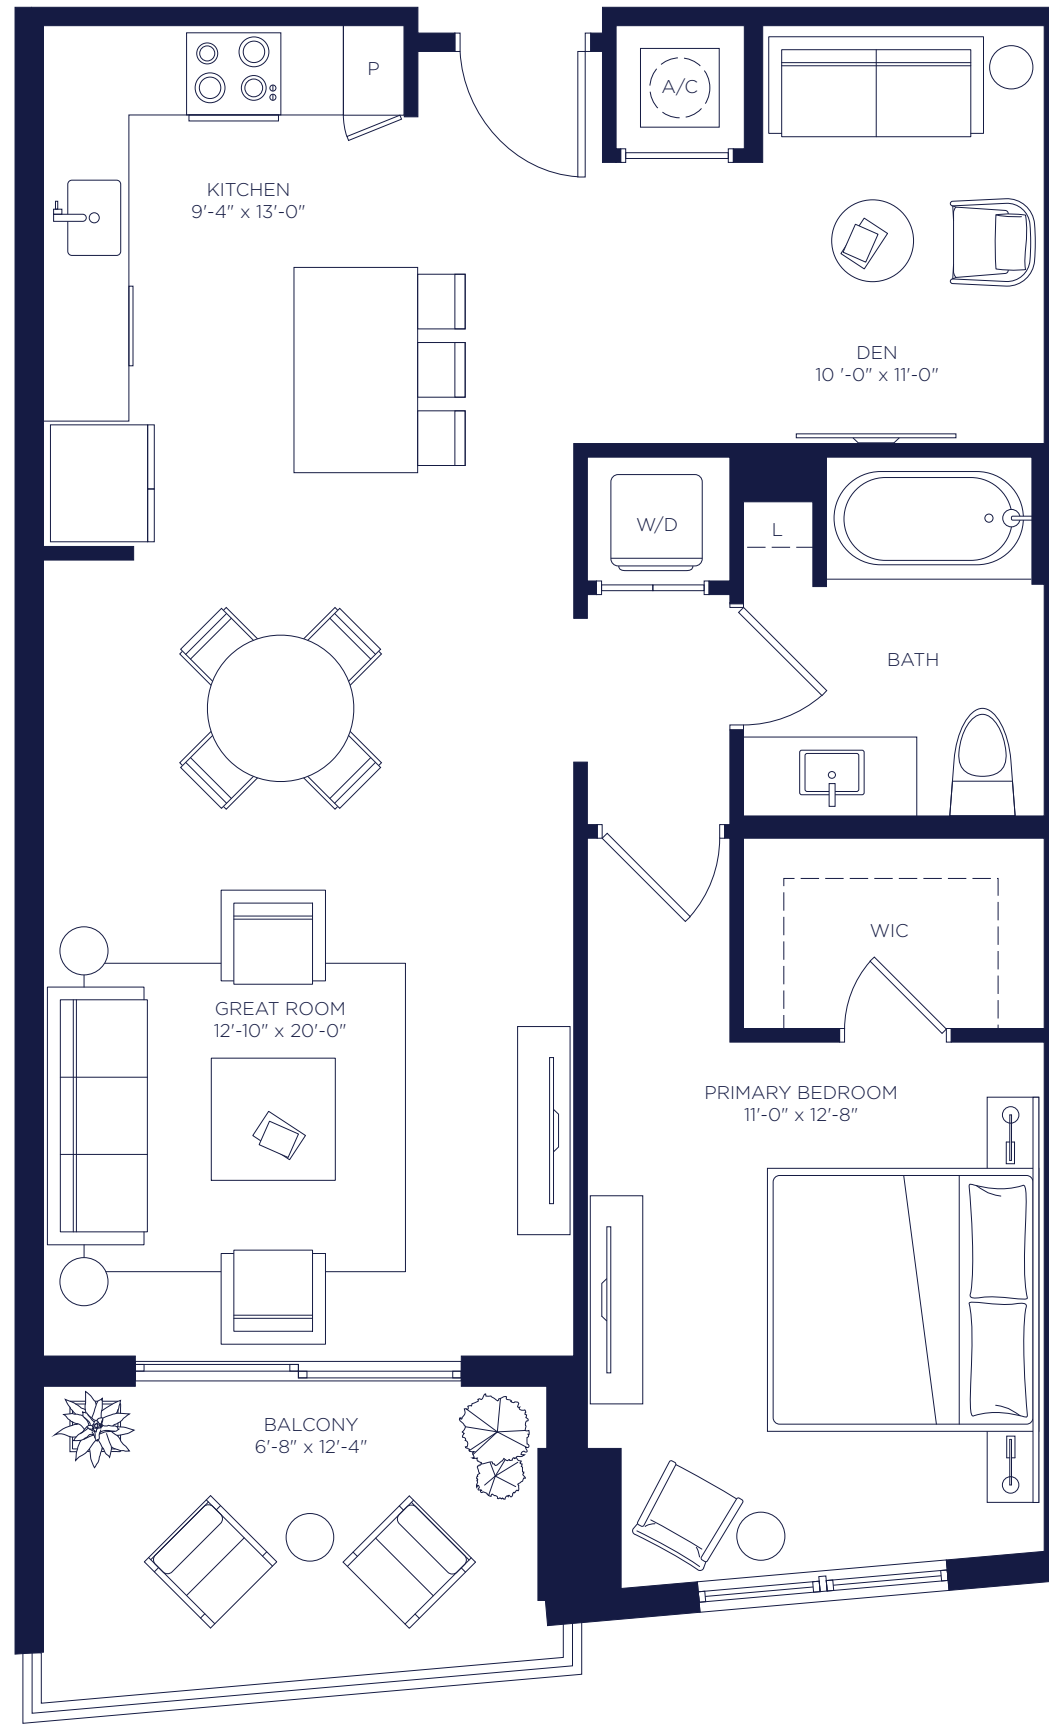

RESIDENCE A5

SPECIFICATIONS

Bedrooms	1 + Den
Bathrooms	1
Interior Area	893 SQ FT
Balcony	95 SQ FT

NEW RIVER