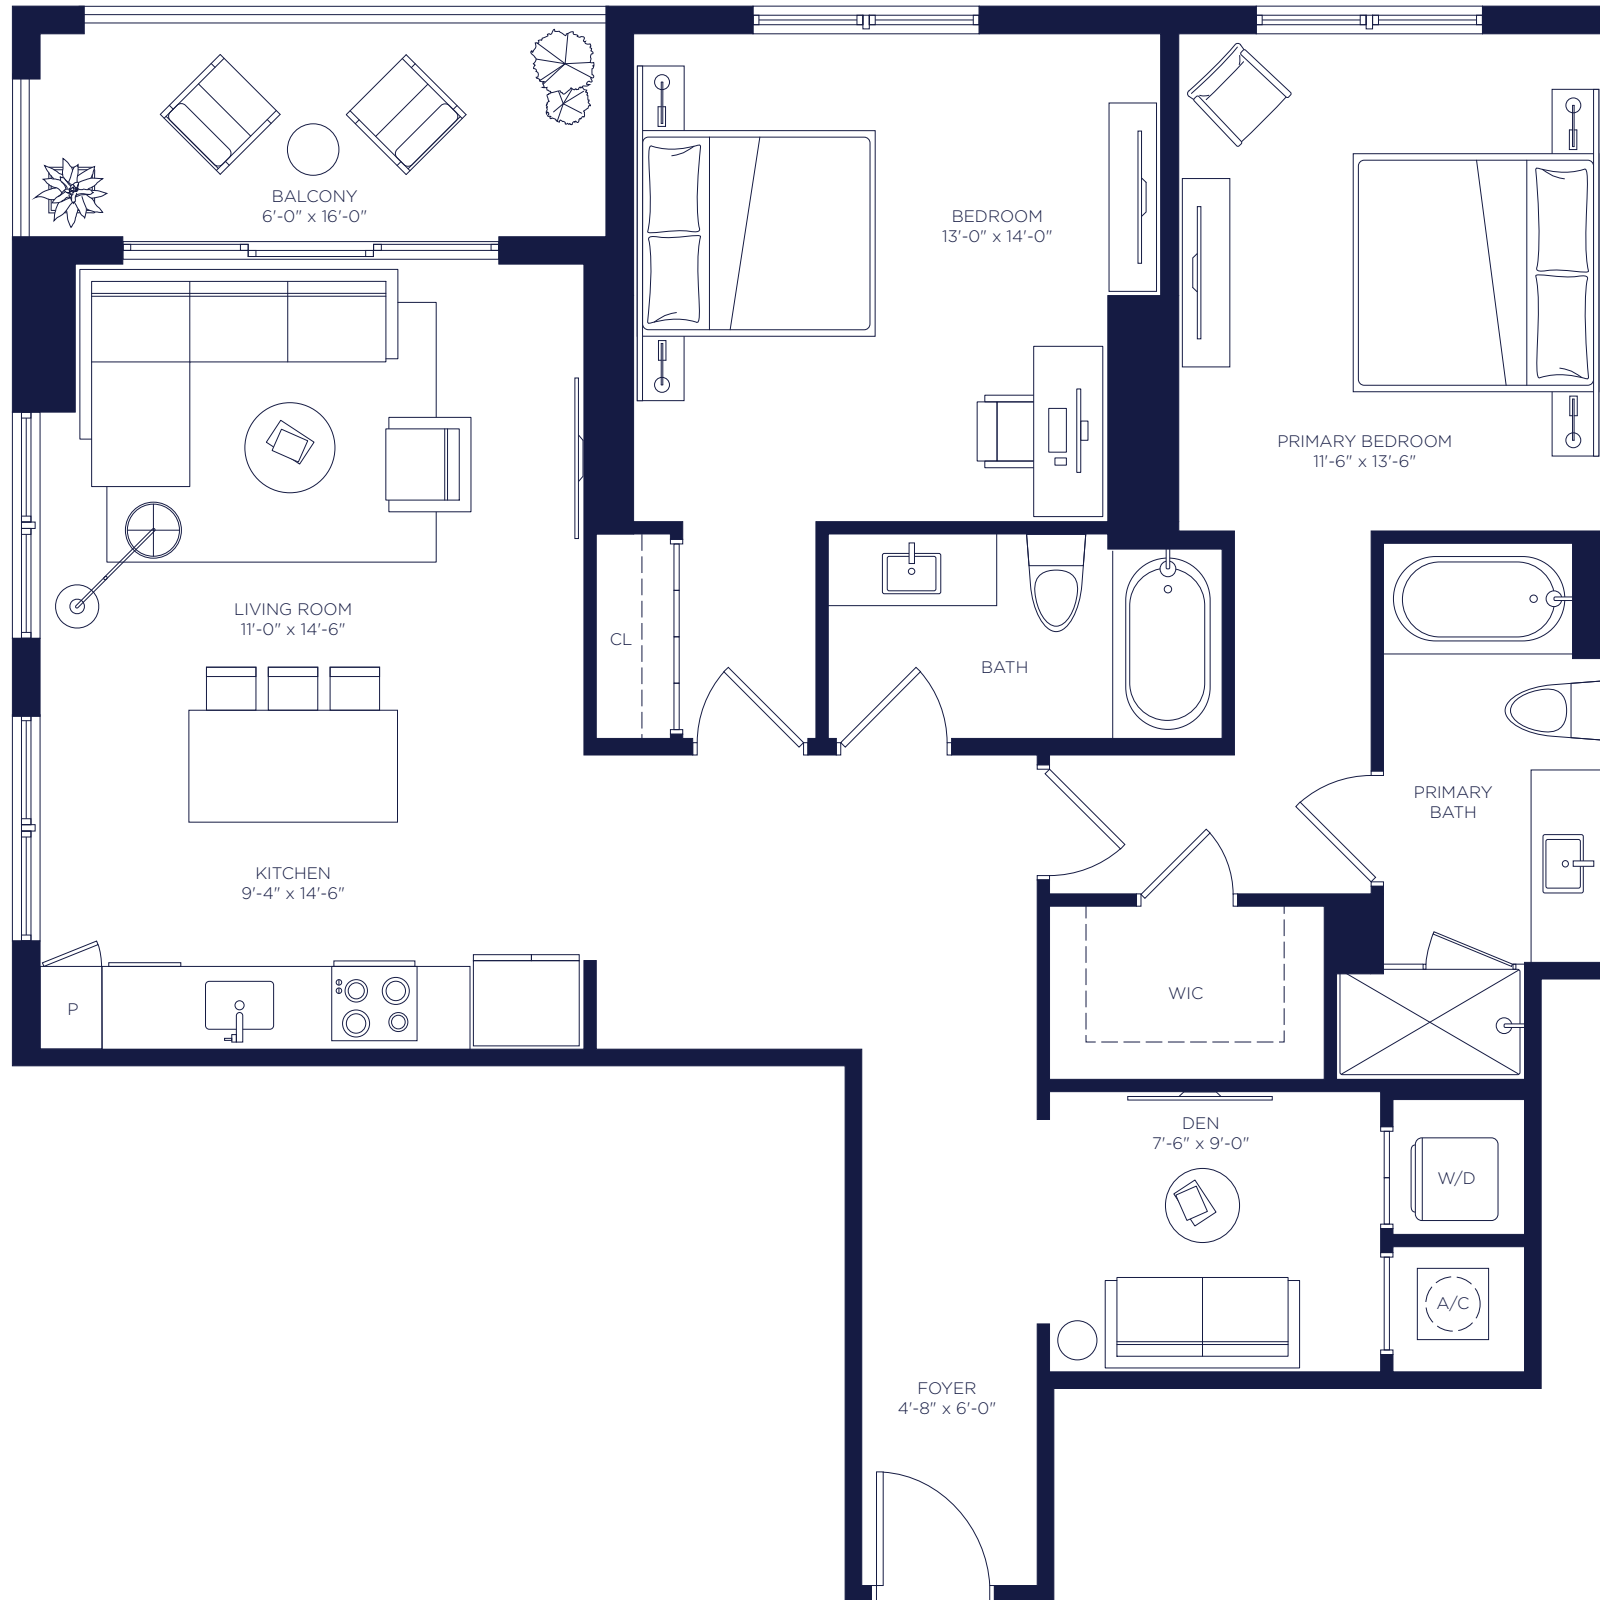

RESIDENCE B2

SPECIFICATIONS

Bedrooms	2 + Den
Bathrooms	2
Interior Area	1,297 SQ FT
Balcony	100 SQ FT

NEW RIVER