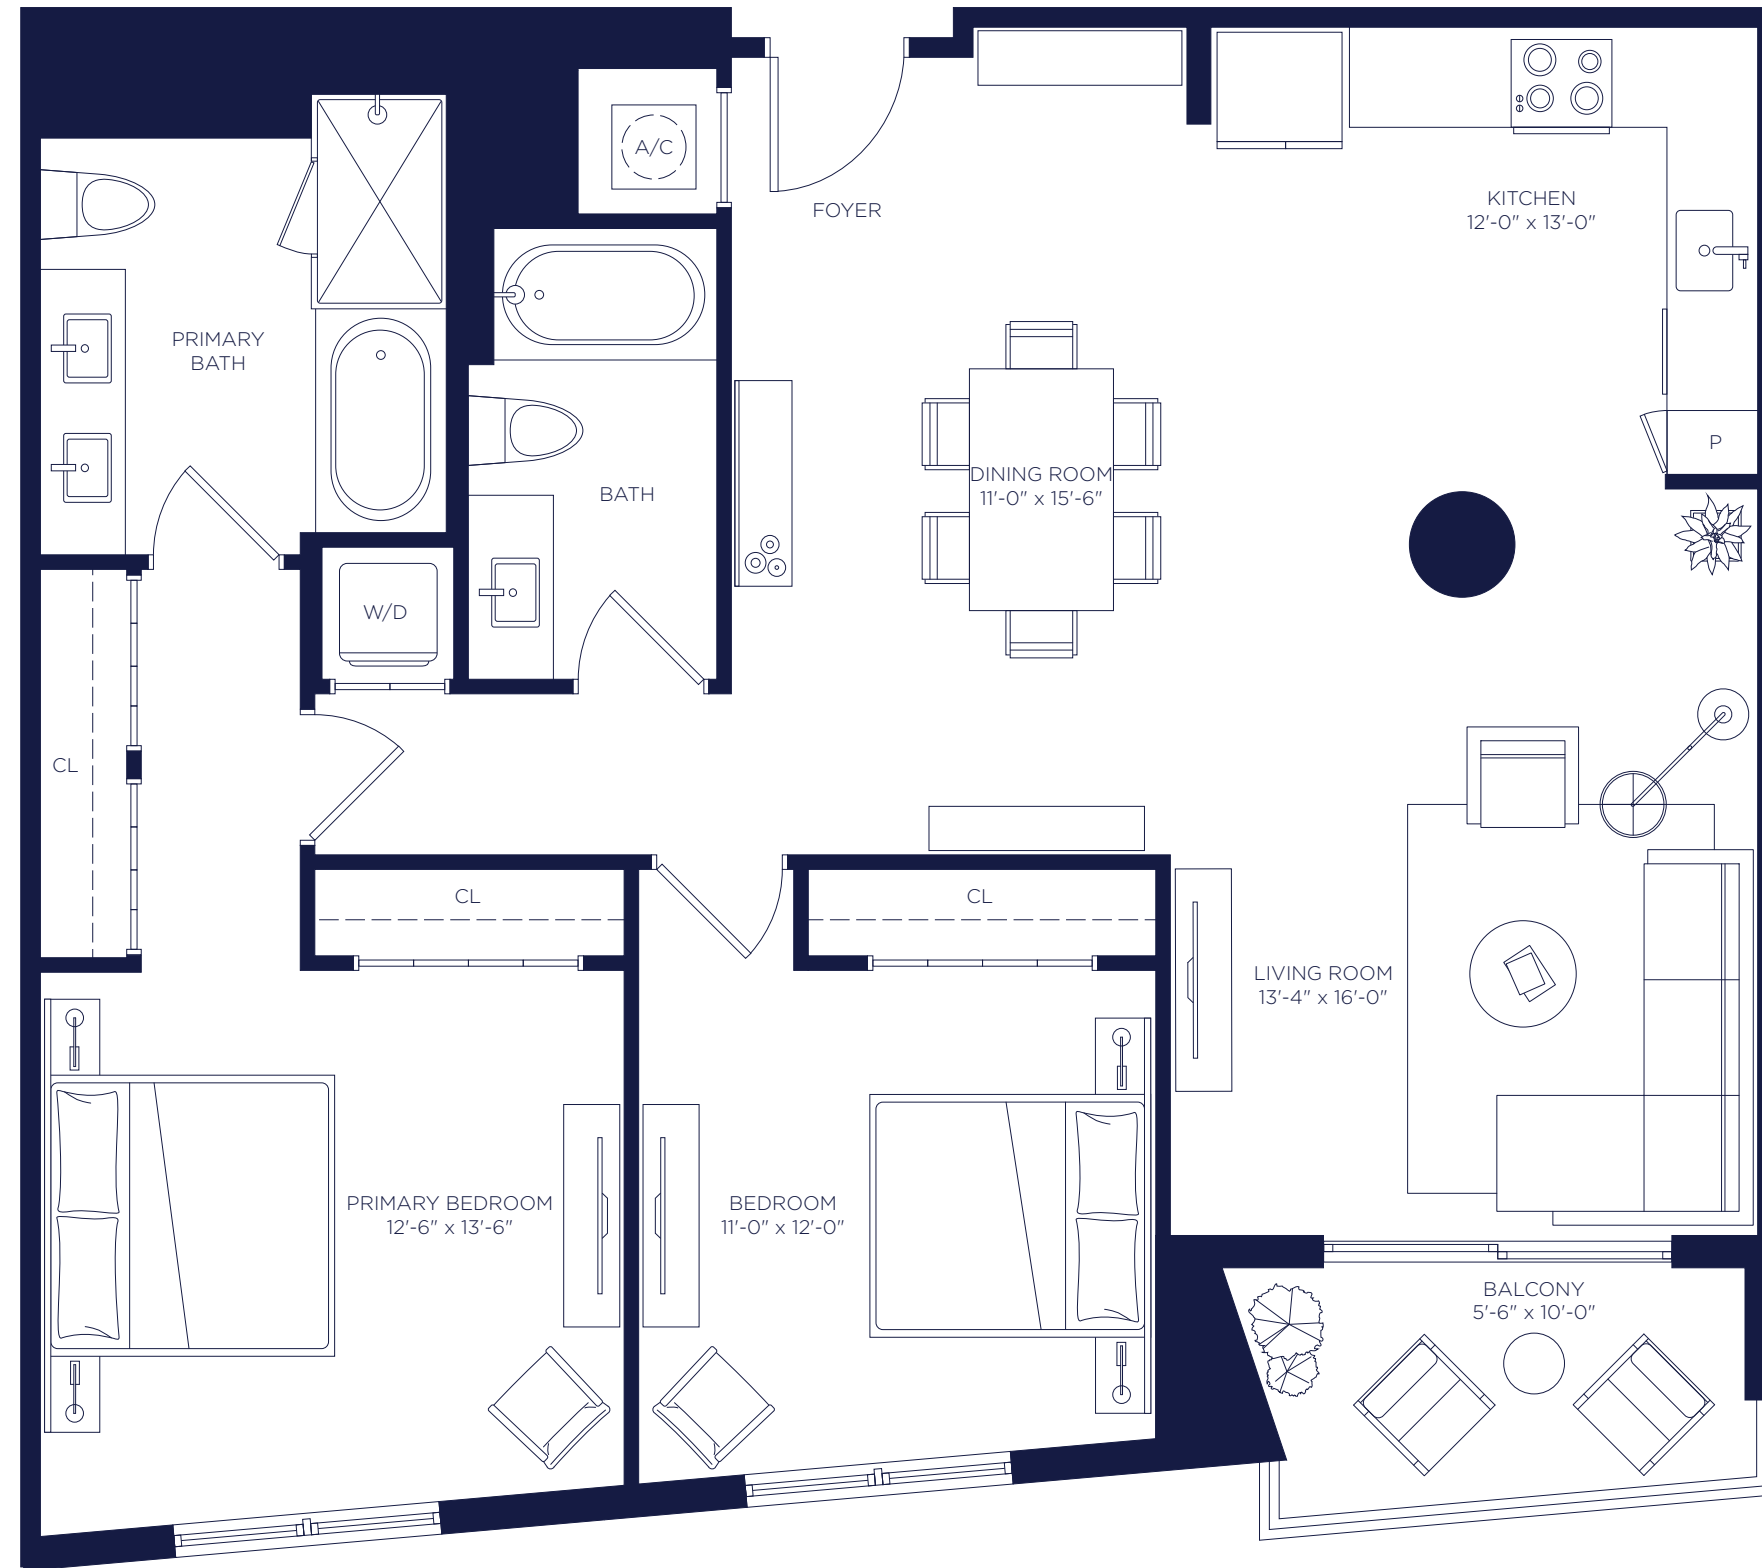

# RESIDENCE B4

## SPECIFICATIONS

Bedrooms	2
Bathrooms	2
Interior Area	1,265 SQ FT
Balcony	65 SQ FT

NEW RIVER