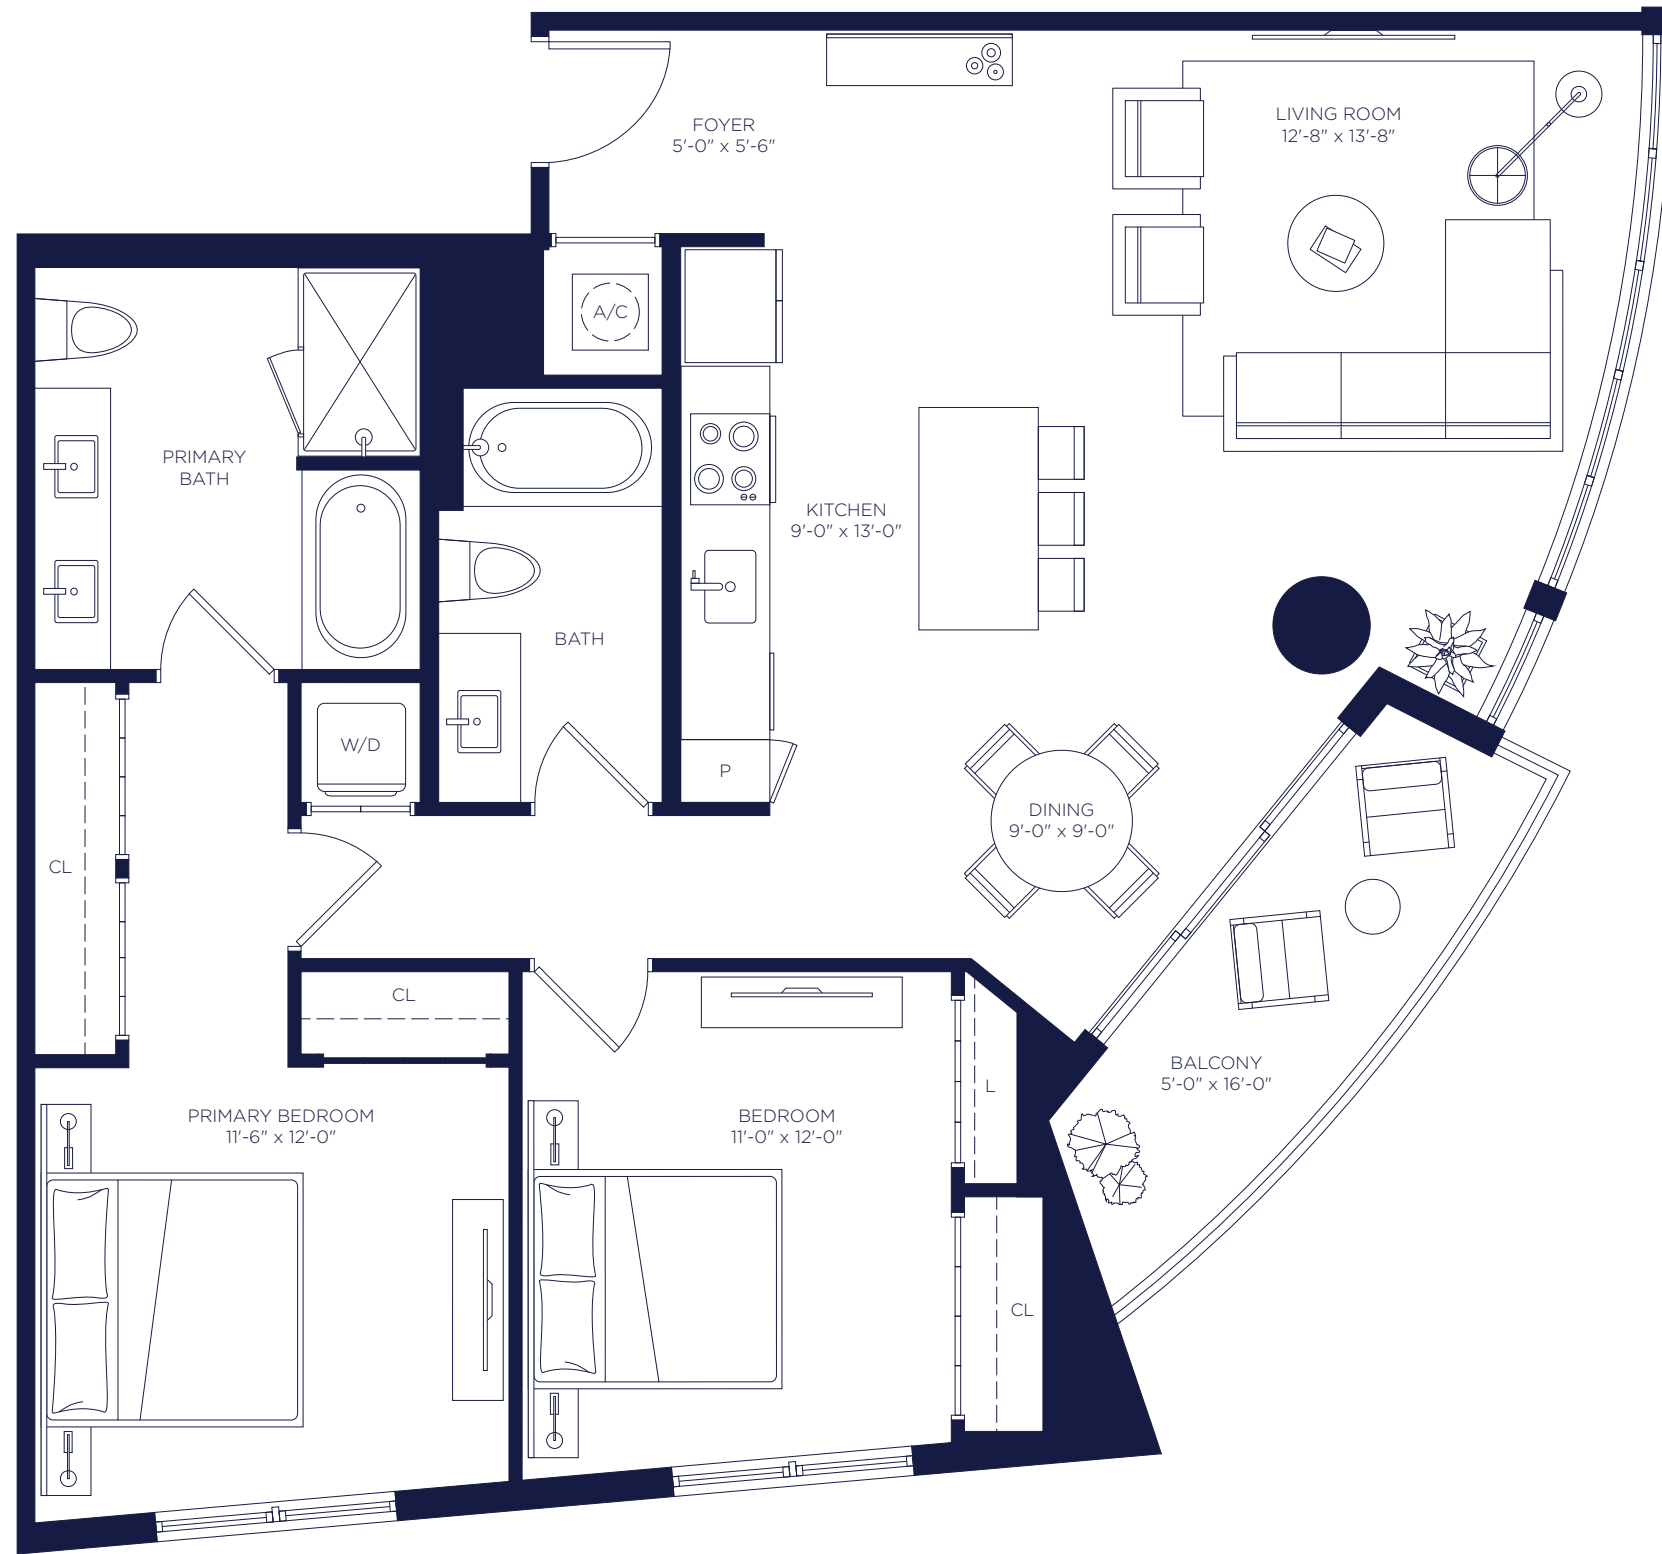

# RESIDENCE B6

## SPECIFICATIONS

Bedrooms	2
Bathrooms	2
Interior Area	1,200 SQ FT
Balcony	75 SQ FT

NEW RIVER