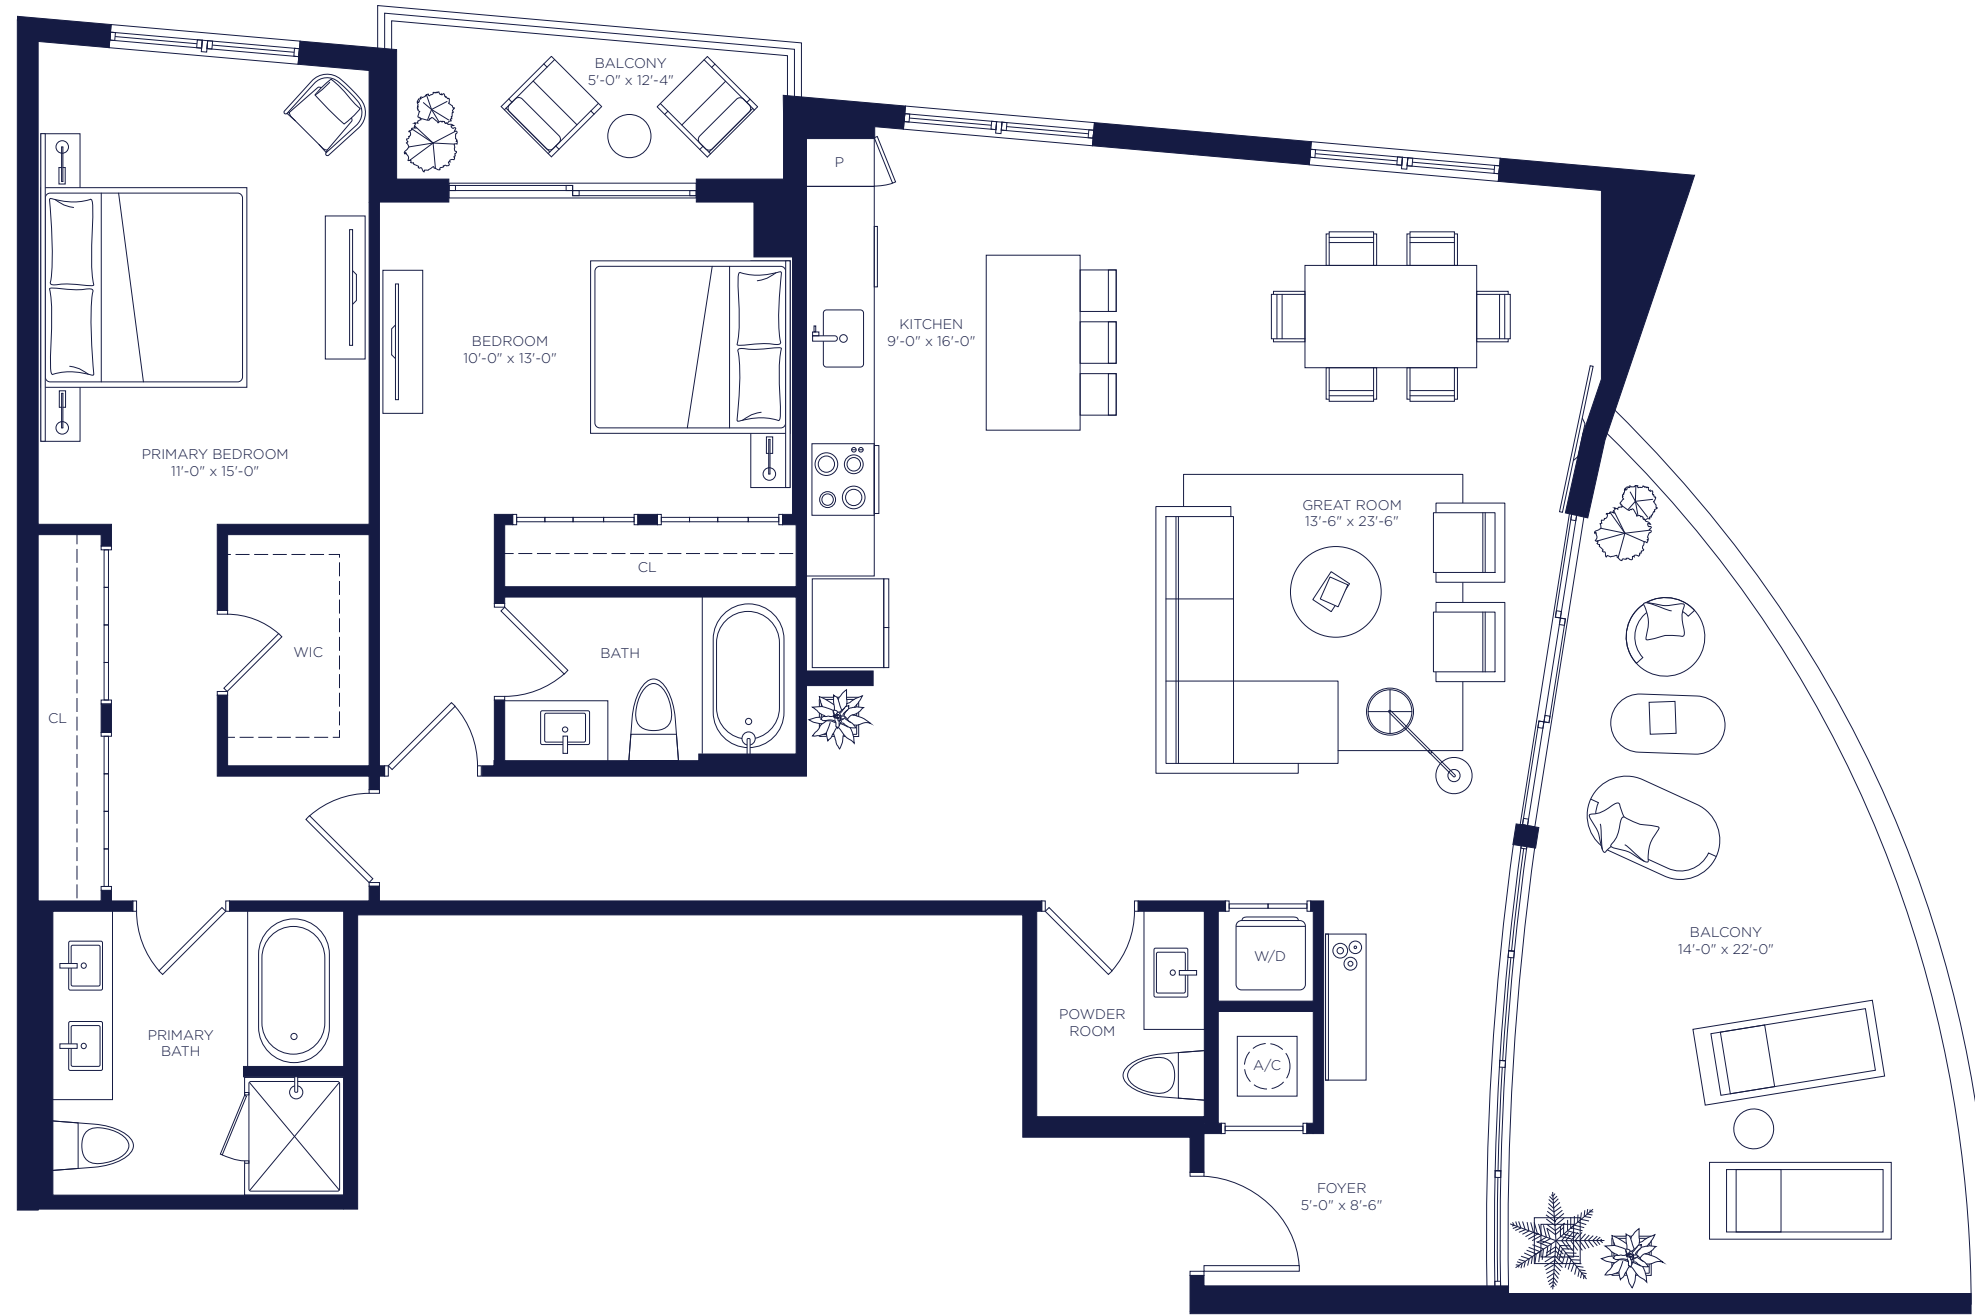

# RESIDENCE B7

## SPECIFICATIONS

Bedrooms	2
Bathrooms	2.5
Interior Area	1,515 SQ FT
Balcony	360 SQ FT

NEW RIVER