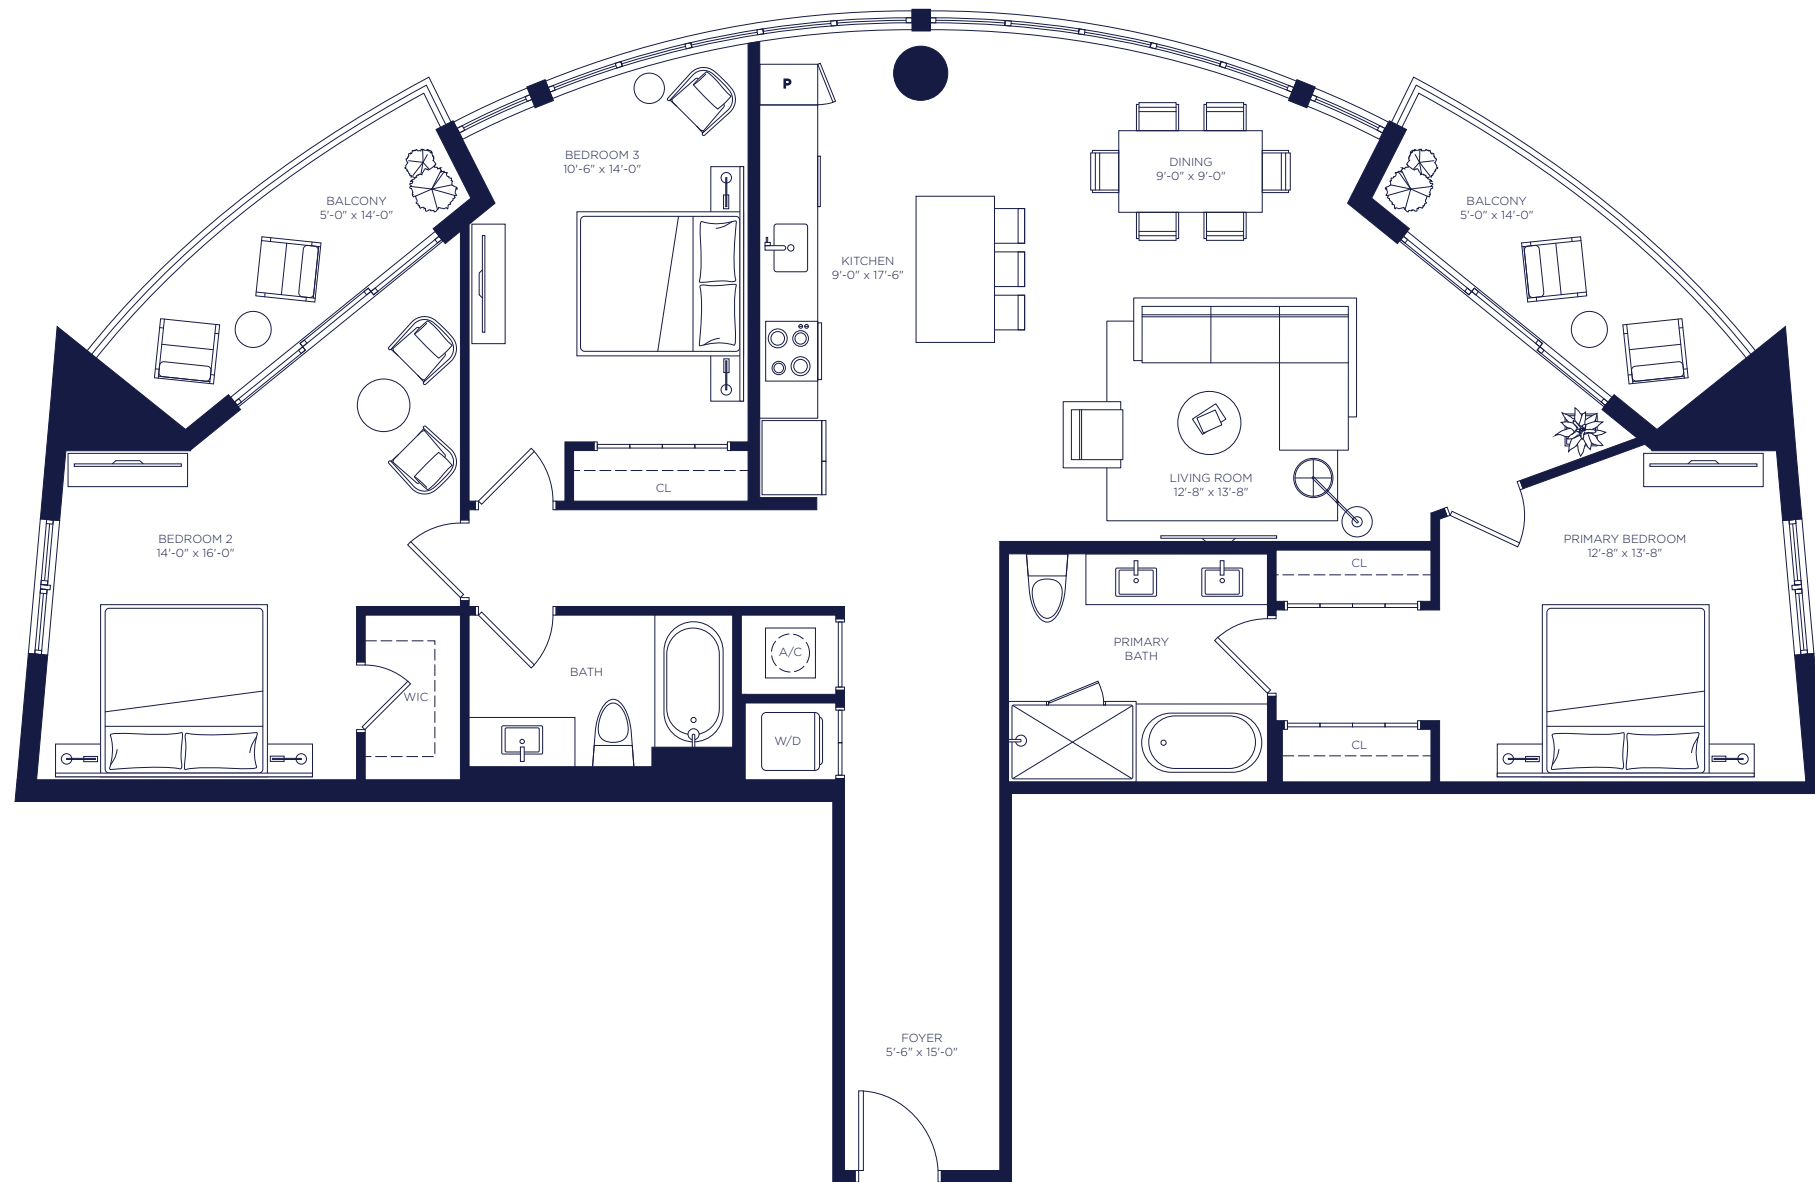

## SPECIFICATIONS

Bedrooms	3
Bathrooms	2
Interior Area	1,649 SQ FT
Balcony	170 SQ FT

NEW RIVER