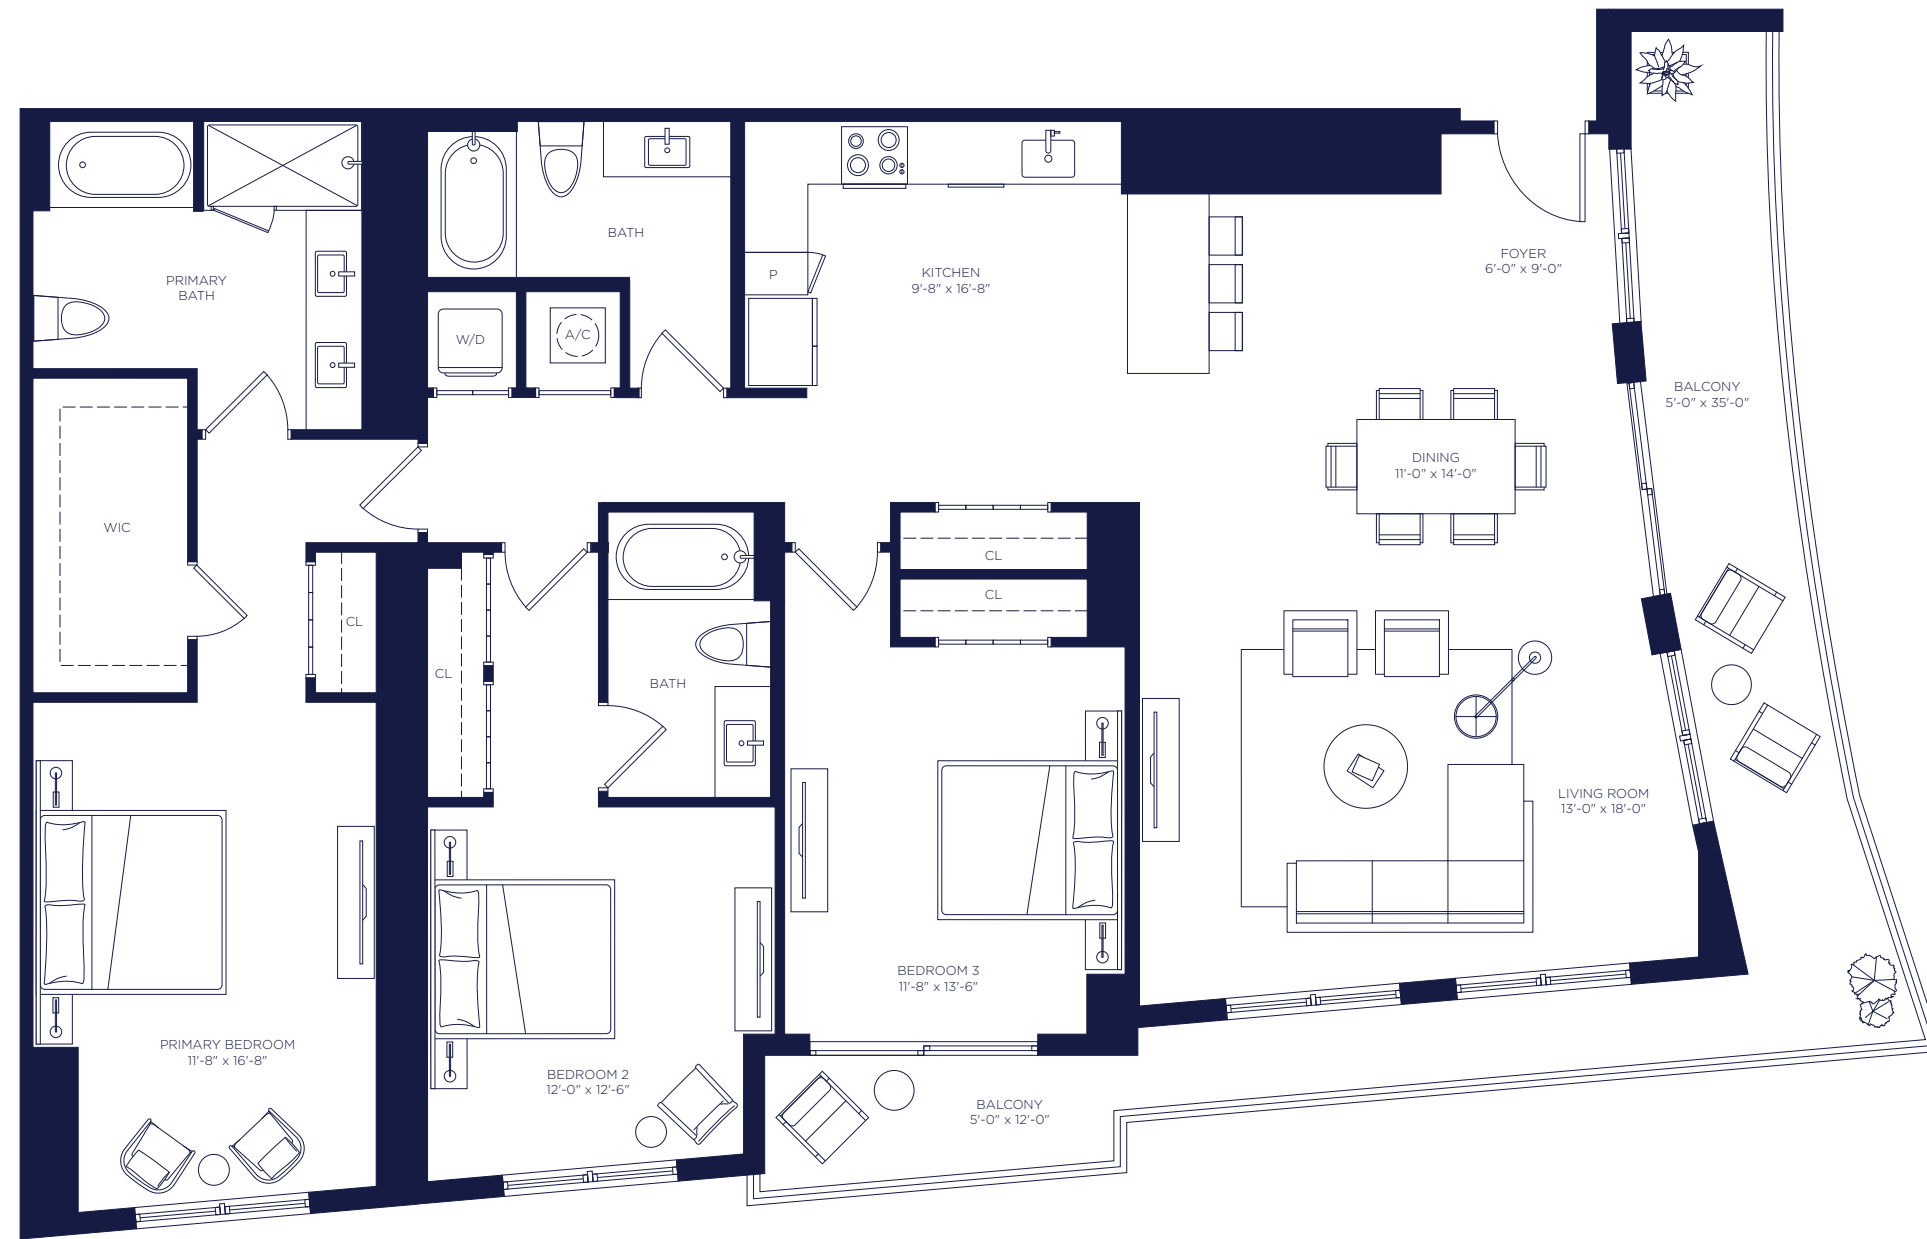

RESIDENCE C5

SPECIFICATIONS

Bedrooms	3
Bathrooms	3
Interior Area	1,978 SQ FT
Balcony	345 SQ FT

NEW RIVER